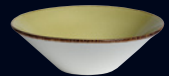

*clean crisp color*

Responding to a revival in authentic cuisine and traditional menus, Steelite presents the Terramesa collection. Combining warm, rustic style with practicality, each piece is decorated with a selection of craft-inspired shades; Mocha, Mustard, Wheat or Olive. All edges are hand-finished and carry a textured reactive glaze.

1120 Wheat

1121 Mustard

1122 Olive

1123 Mocha

Spice Plate  
**0579** L 12" W 10 1/4"  
**0580** L 10" W 9"  
**0581** L 8" W 7"  
**0582** L 6" W 5 1/8"

Zest Platter  
**0585** L 12" W 10 1/4" H 2 1/8"  
**0586** L 10" W 9 1/2" H 2"  
**0587** L 8" W 7 3/4" H 1 3/4"

Taster Tray  
**0577** L 10" W 5"

Spice Plate  
**11240582<sup>3</sup>** D 6"

Essence Bowl  
**0596** D 8" (30 oz)  
**0597** D 6 1/2" (19 1/4 oz)  
**0598** D 5 1/2" (11 1/2 oz)

Scoop Bowl  
**0574** L 6 1/2" W 5 1/4" H 2 1/2" (9 oz)  
**0583** L 4 1/2" W 3 1/2" H 1 3/4" (2 1/2 oz)  
**0584** L 3 1/2" W 2 3/4" H 1 1/2" (1 oz)