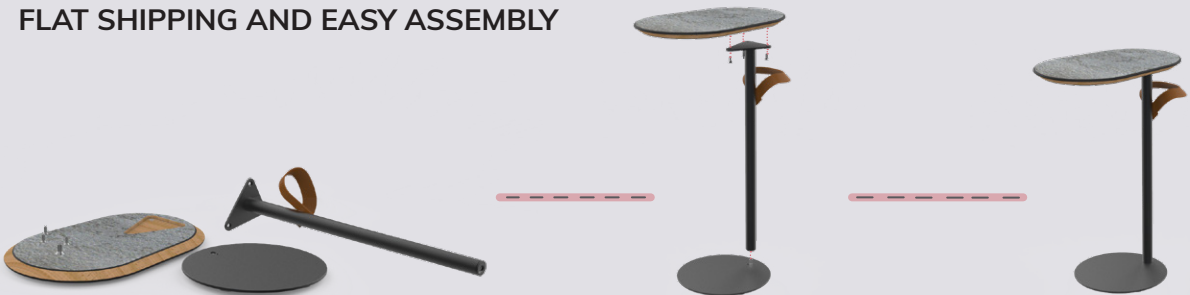

FLAT SHIPPING AND EASY ASSEMBLY