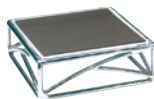

DELFIN *essentials pedestals*

bring your presentation to new heights

Essentials chrome cube risers bring a chic and contemporary feel to your merchandising display. Complete with chrome plated 3/8" cold rolled steel, these unique pieces can be easily cleaned with a good wipe down. To prevent items from rusting make sure the chrome is completely dry before storing. These include an optional self-adhesive pad to prevent slippage.

Square Cube Pedestals
7302DD152* L W 6" H 4"

Square Cube Pedestals
7301DD151* L W 6" H 3"

Square Cube Pedestals
7300DD150* L W 6" H 2"

mesa pedestals & reversible mesa pedestals

The Mesa collection provides a classic, elegant look that is skillfully crafted by a team of experienced blacksmiths. Handcrafted 1/4" cold rolled steel followed by a powder coating is used to obtain the signature scroll look.

7308DD158*
Oval L 15 3/8" W 9 3/4"
Oval L 13 7/8" W 9"
H 4"

ROSELLI DESIGN *porcelain risers*

ultra-modern design, with form and function in mind

Ultra-modern risers by Roselli Design will take your buffet and tabletop presentation to new heights. Available in a bright white porcelain or lightweight melamine, each riser will elevate both sweet and savory culinary presentations. Designed with form and function in mind, these works of art can also be used as a platform for centerpieces.

Riser Pedestal
68A340EL426 H 3"

68A340EL424
Replacement Screw
For All Sizes

melamine risers

Display food at any height with the 13" melamine top, designed to fit on three different base sizes, 3", 5", and 7". This system offers flexibility in display height as well as easy storage capability. Constructed completely of lightweight melamine with a beautiful easy to clean porcelain-like finish.