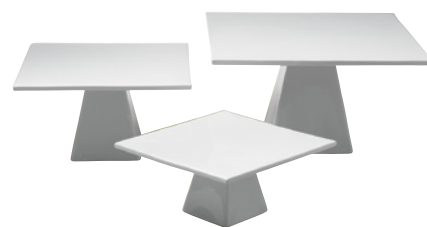

Square Riser
6950E703 Large L W 14 1/2" H 8"
6950E704 Medium L W 11 1/2" H 6 1/2"
6950E705 Small L W 9 1/2" H 4 1/2"