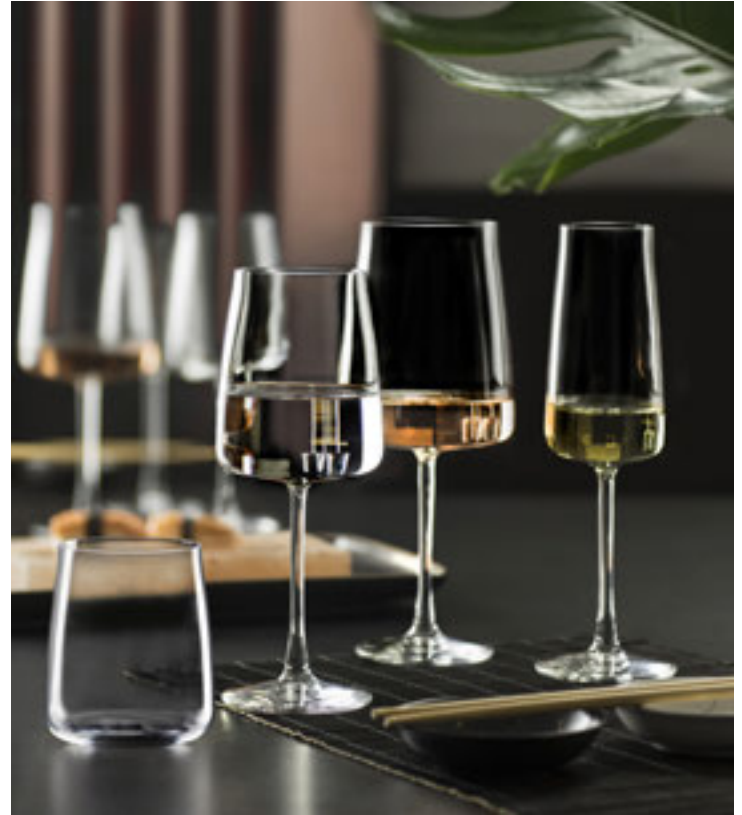

Aria

Ultra clear, eco-crystal

Designed for the finest table settings, Aria is the top range from the RCR Collection. These thin glasses are impressively shock resistant thanks to the high-density of Eco-Crystal. The design of the glass angles inward from its widest point, indicating the right level of wine to be poured, while the wide cone-shaped bowl of the glass allows you to appreciate the gradations of color at its very best.