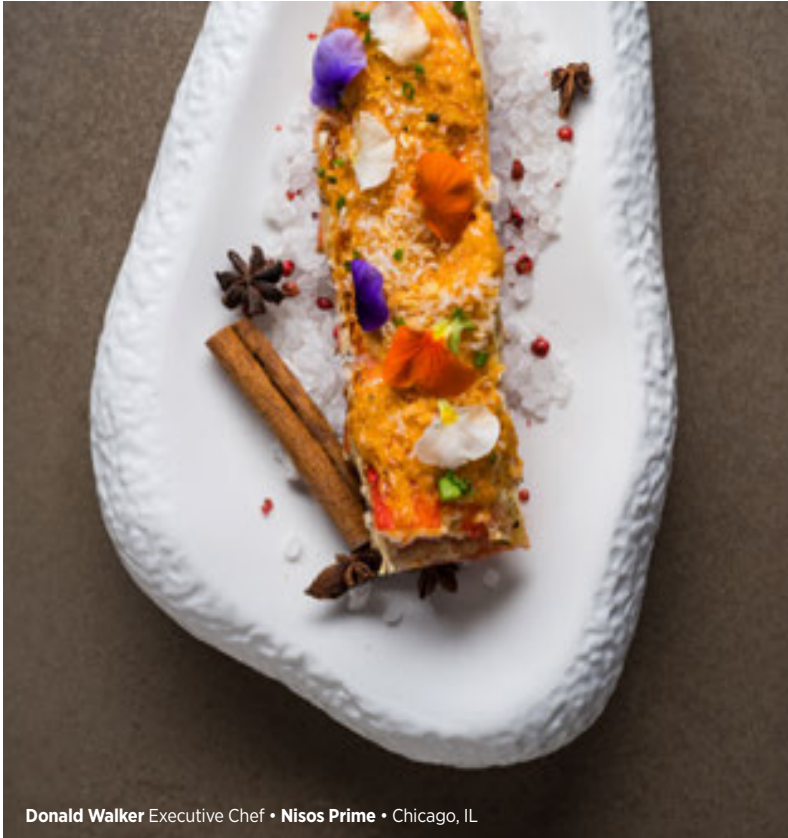

Donald Walker Executive Chef • Nisos Prime • Chicago, IL

Adding depth and texture to culinary creations

Lyra by Utopia is a uniquely shaped product that prioritizes aesthetics and presentation. Designed to add a touch of taste, depth, and texture to any culinary creation, Lyra presentation pieces are crafted from ceramic, and are intended to add visual appeal creating a memorable dining experience every time.