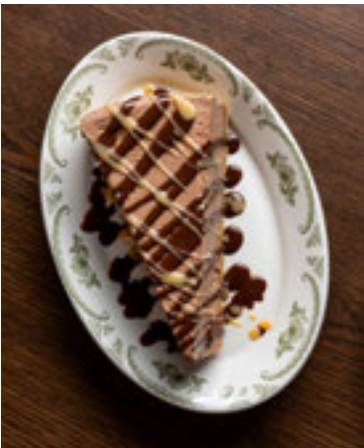

Marc Jacksina Executive Chef • Little Mama's Italian • Charlotte, NC • FS Food Group

"Little Mama's is an Italian American Restaurant owned & operated by FS Food Group. We pride ourselves on authenticity, so using a plate that's in harmony with the food creates the perfect partnership. The dining room has a traditional feel, and that's what we wanted our plates to represent. The Homer Laughlin plates are the perfect thickness, and they maintain the proper temperature of our hot & cold foods. The thing I like most about the food here is that it creates a sense of community where people come together and enjoy quality Italian food; and I can't imagine the spaghetti & meatballs looking any more perfect than in the bowl that we have from Steelite. The Owner, Frank Scibelli, has been a longtime lover of Homer Laughlin China, and when Steelite purchased the company, it opened the opportunity to expand and look for new dinnerware ideas. Having plates that match our newly designed menus and knowing you have access to a vast portfolio of plates makes our lives and the creative process so much better."