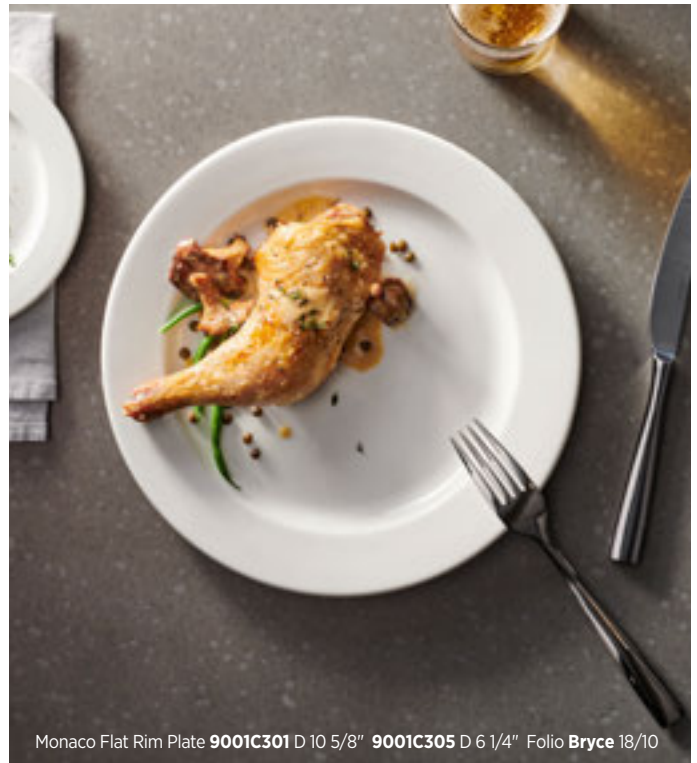

Stylish, sophisticated and smooth

A range of stylish shapes with the inner strength of Steelite International's Distinction formula, Monaco Vogue provides remarkable versatility that is ideal for banqueting and will complement any dining occasion.