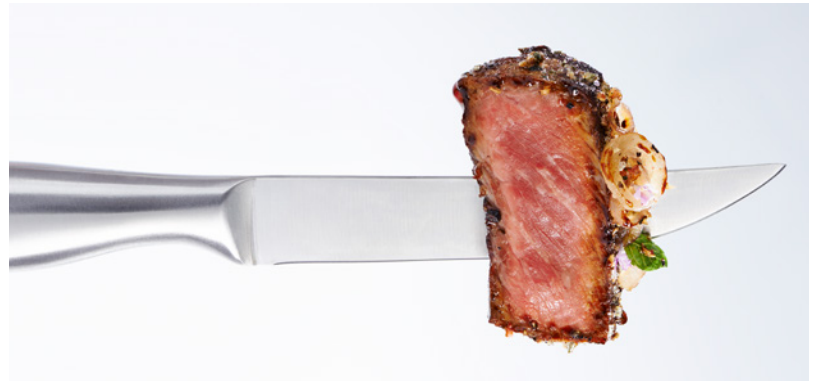

Signature Steak Knife Serrated
5979SX009 9 3/4" Blade Length: 4 3/4"

Radford Steak Knife
5970SX056 9 3/4"

Varick

Steak Knives ☆☆☆

More than functional, Varick Steak Knives add something extra to the table, with a variety of handle designs to complement any style.