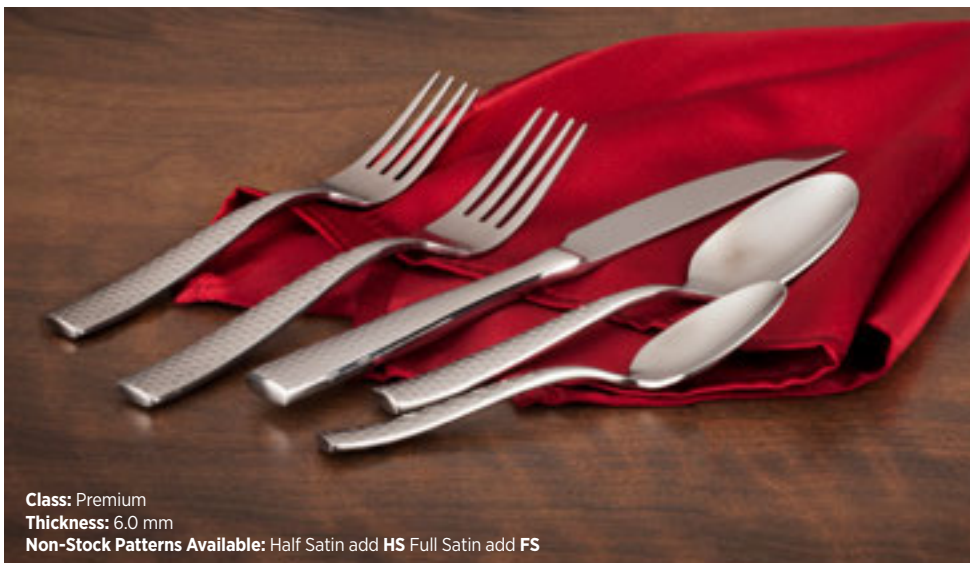

Class: Classic
Thickness: 2.5 mm
Non-Stock Patterns Available: Half Satin add **HS** Full Satin add **FS**

Class: Premium
Thickness: 6.0 mm
Non-Stock Patterns Available: Half Satin add **HS** Full Satin add **FS**

Alps 18/0 Forged

- Named after the Alpine Mountain Ridge for its ruggedness & beauty
- Heavy forged handles with a hammered mirror finish
- Fingerprints disappear on the handles

WL4801 Teaspoon 6"
WL4807 Oval Bowl Soup/Dessert Spoon 7 1/8"
WL4845 Dinner Knife 8 1/2"
WL48051 European Dinner Fork 8"
WL4806 Dessert/Salad Fork 7"

WL4812 Round Bowl Soup Spoon 6 7/8"
WL4804 Iced Teaspoon 8 1/4"
WL4829 A.D. Coffee Spoon 4 3/4"
WL4803 Serving Spoon 9"
WL48451 European Dinner Knife 9 7/8"
WL4811 Butter Spreader 6 3/4"