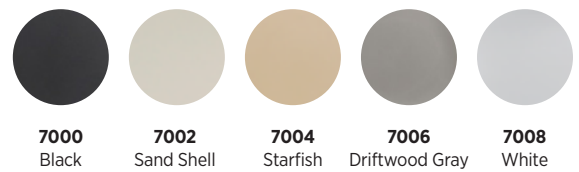

Large Box **7185TM604** L 13 7/8" W 10 1/2" H 3 5/8" (1 3/4 gal)

Small Box **7185TM600** L 10 1/2" W 7 1/8" H 3 1/2" (3 1/2 qt)

Delfin ◦ Melamine

Marisol ☆☆☆☆

Organically inspired melamine

Organic shapes, rich earthy tones and the durability of melamine combine to embody the versatility and fluid elegance of Marisol dinnerware. Designed exclusively for Steelite, this line of dinnerware is both durable and beautiful, making it the perfect choice for dinner on the patio or by the pool.