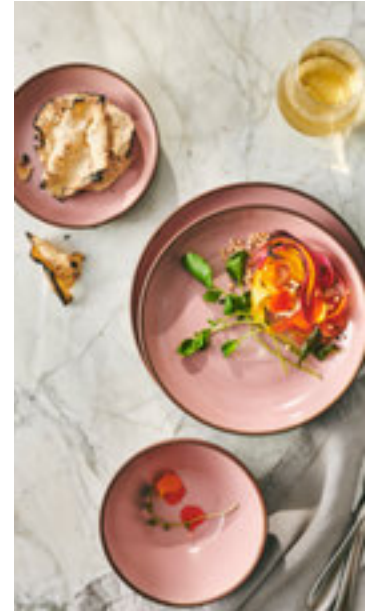

Sea Salt, Cardamom, & Saffron