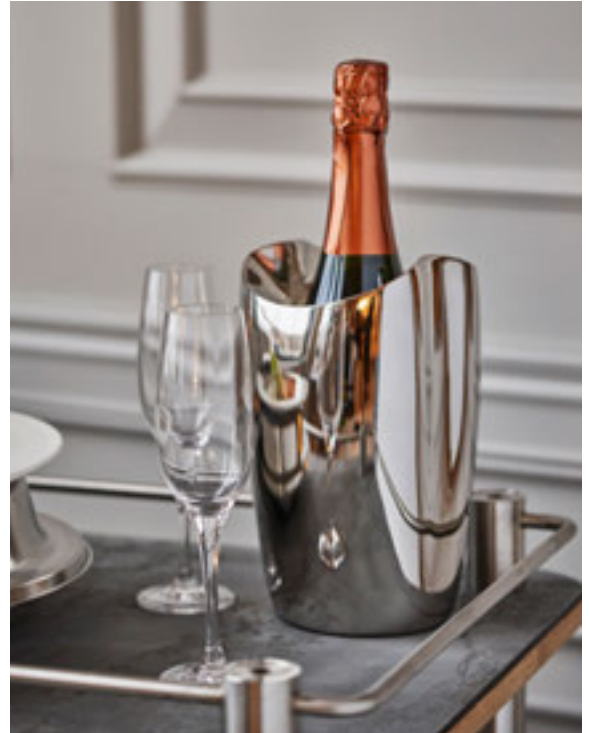

Robert Welch®

Robert Welch ◦ 18/10 Stainless Steel

Drift ☆☆☆☆☆

Beautifully designed, quality made

With a tiered cake stand and three accompanied trays, wine chillers and jugs, the Drift collection offers a range of elegant presentation pieces for your tabletop or buffet. Designed to be both aesthetically unique and highly functional, all Drift items are made from 18/10 stainless steel.