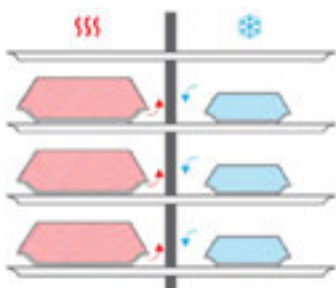

Active System Careware products, adapt perfectly to *Cook-Chill* Systems:

- Flat base, a requirement for efficient and even heat transfer and heat maintenance
- Excellent thermal heat stability to guarantee optimal food temperature maintenance (hot and cold) in the *Forced Air Circulation* systems
- Compatible with the main supports, lids and domes