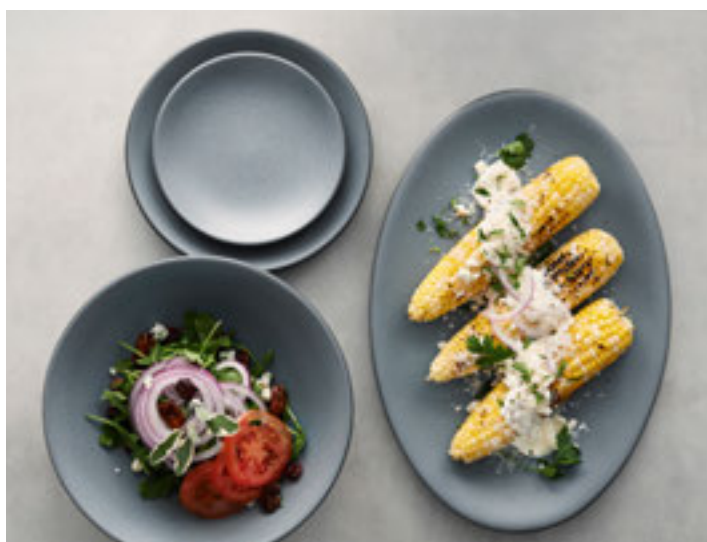

One-of-a-kind presentation

Anfora's Denali collection encompasses a blending of planned variation with artisan style glazing to create a unique tabletop presentation. The hand application and contrast in the glaze color mean that no two pieces are the same, which only contributes to the distinctiveness of the pattern. The contemporary assortment of shapes will bring a sense of audacity to any presentation.