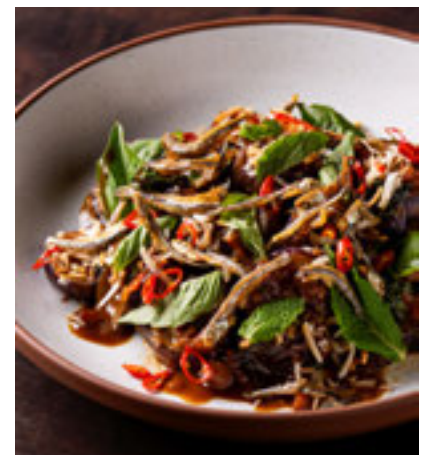

Greg Best Owner / Head Bar Keep • **Ticonderoga Club** • Atlanta, GA

“Ticonderoga Club, or TC, is an intimate little tavern that delivers unbelievable food and fantastic cocktails, all in a very unassuming casual environment with happy vibes. What I cherish most about Steelite is the creativity and innovation that’s always in play in their glassware & tabletop settings. When you walk into TC and look behind our bar, you see shelves of glassware instead of liquor bottles. Steelite gives us that ability because of the wide diversity in the portfolio and the beauty of each individual piece. And what’s wonderful about the plates and the other tabletop, it’s the same deal. When you eat food off a Steelite plate you are immediately reminded of the quality level and of the care that was taken, not just in the food, but the presentation piece of the food that is being put before you – and that matters to us. Every detail matters.”