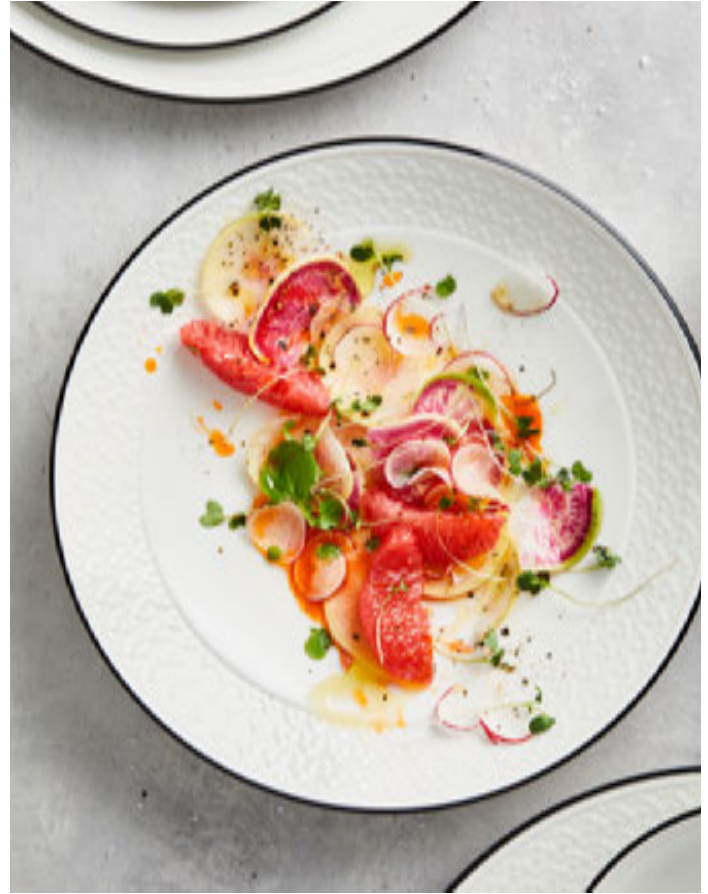

Accentuating a chef's plating skills

Featuring a crisp and bold Black or Maroon color band around the rim of the Bead range, Bead Band provides a powerful and elegant device for raising the perception of precision and proportion. This simple, yet effective band will accentuate a chef's plating skills & techniques, allowing the diner to fully appreciate those efforts in anticipation of enjoyment. Whether used in a traditional or contemporary setting, Bead Band provides the optimal platforms to present the very best in dining pleasure.