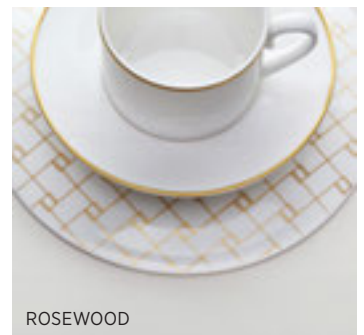

ROSEWOOD

Bespoke commissions

Customize your dining experience with Bespoke Commissions from William Edwards. We invite you to work with a world class design studio to create an authentic product that's unique to your establishment.