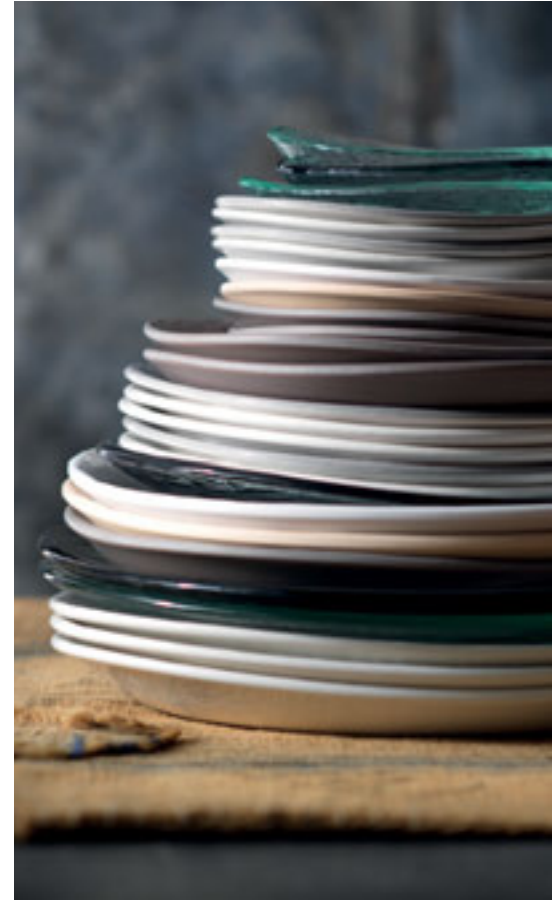

Natural, subtle textures

Inspired by the living elements of a natural landscape, Scape portrays subtle textures and colors that are organically created in nature. Available in high alumina vitrified china, melamine and glass, its free flowing design and multi-material approach provide the ability to transition through dining styles from casual to formal and breakfast buffets to outdoor dining. Offering exceptional style, durability and grace, Scape delivers a truly innovative dining experience.