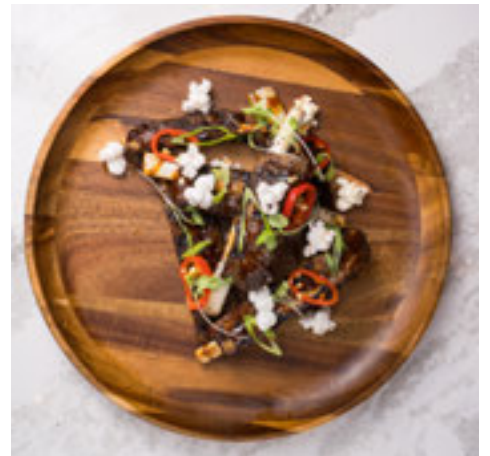

"Beverage programming has never been more exciting than it is right now. Great innovation, exotic and fresh ingredients, and unique ice forms are all elements to help wow consumers. But, all can be lost if not presented in the right vessel," expressed Max Ennamany. "Steelite is a company who has kept up with those trends with their cutting-edge designs and forward thinking, fully aware of how important glassware is to the cocktail, beer, and wine industry," continued Ennamany. Rich Penny added "As big as this project was, one of the most important elements of it is our relationship that we have with Steelite, they go over and above with anything and everything we need. They bring the product to us, it's almost like they're part of our company because they know what I want, and they've always provided that for me and we're a great partnership. I would never use anyone else."