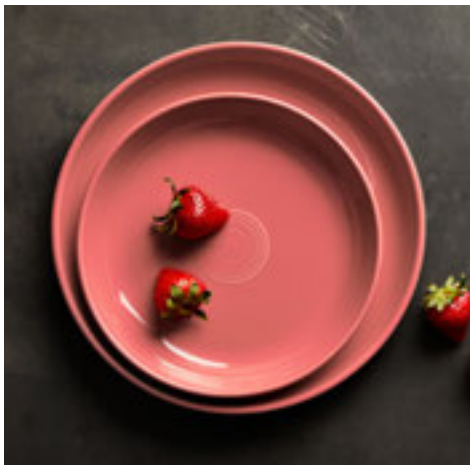

Baker
HL00210000
 D 5 1/4" H 4"
 (6 oz)

Fiesta Dinnerware ◦ China ◦ Ivory Body

Fiesta ☆☆☆

An American icon™

One of the most collected dinnerware products in the world, the Fiesta® line was designed by Frederick Hurten Rhead and introduced to the American public by The Homer Laughlin China Company® in 1936. A.V. Bleininger brought the bright hues to the forefront, further popularizing the line. Introduced initially in just five colors, Fiesta was an unprecedented sensation. Today, Fiesta continues to add unparalleled character and vibrance to every table. Eleven bold colors complement each other beautifully and can be mixed and matched with different shapes to ramp up or dial down the color range to suit your unique presentation or culinary whims. Fiesta's classic—and now famous—Art Deco design, with its concentric rings and stunning colors, making it the quintessential statement of retro American style.