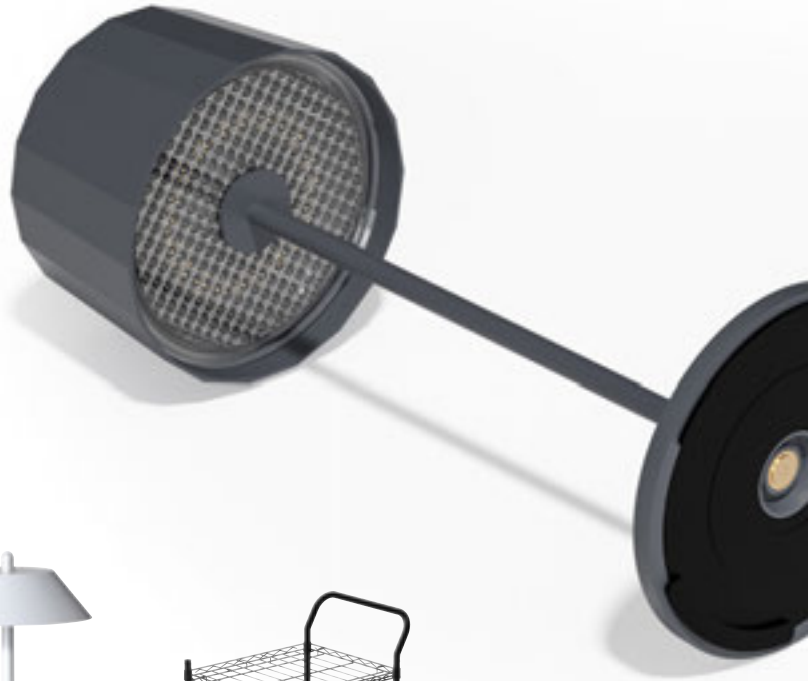

Touch Button on Octa Lamp

Push Button/Dial Control on Pirlo Lamp

Waterproof IP65

Magnetic USB Charging Cable Included with Each Lamp

9+ Hours at 100% Intensity

2200K/3000K Color Temp Switchable

Octa Dark Gray Rechargeable Lamp
LMPOCTGRY300
L 11 1/4" W 4 3/8" H 11 1/4"