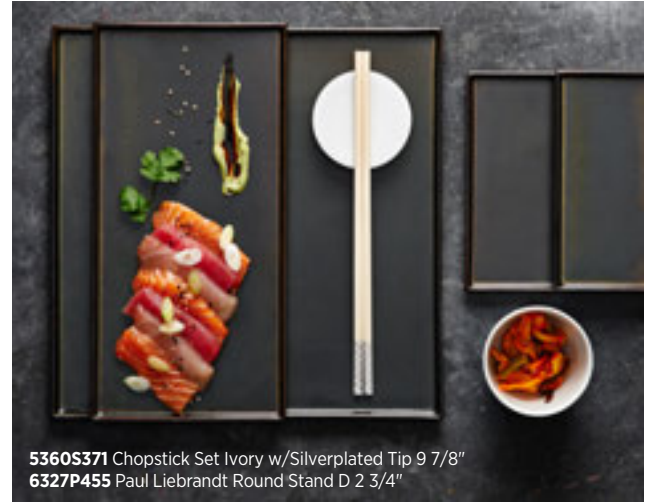

☆☆☆☆☆ Wabi Sabi

5360S371 Chopstick Set Ivory w/Silverplated Tip 9 7/8"
6327P455 Paul Liebrandt Round Stand D 2 3/4"

Slate