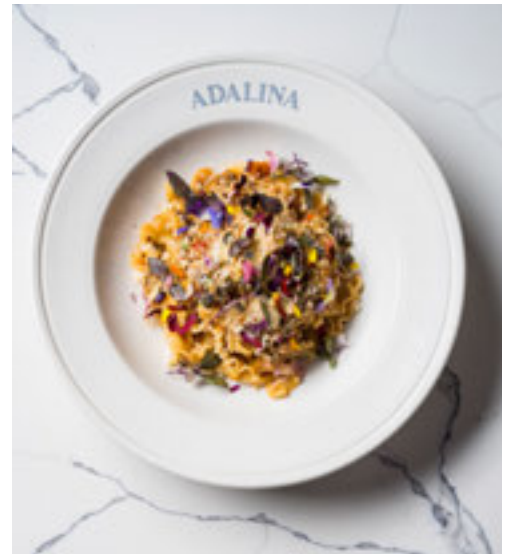

Recommendations **The Steelite Experience**

Phil Siudak Owner & **Soo Ahn** Executive Chef / Owner • **Adalina** • **Chicago, IL**

Phil Siudak expresses, "Adalina is a modern, chef-inspired Italian restaurant located in Gold Coast of Chicago. We've used Steelite here since day one and it has been a very wise move on our part. The capability of the team to design what we want has been impeccable, while the durability of the plateware, glassware, and flatware is second to none. The accessibility of going to the showroom right away is a key part to our partnership, and it's great to work with the team." Chef Soo Ahn adds, "We all eat with our eyes, and having the correct plate for each dish is very vital to bringing the dish together. Steelite offers a lot of variation so we can select the perfect plate for each dish."