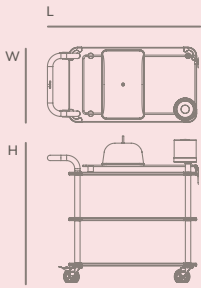

L41.5" W21" H40"
L105cm W53cm H102cm