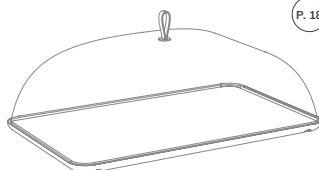

SERVICE CART

SERVICE CART
L41.5" W21" H36"
L105cm W53cm H91cm

MG CRNX01 __ XX

QUICK COVERS

Golden-Brown

Silver-Grey

Charcoal-Black

Jungle-Green

**SERVICE CART
QUICK COVERS**
2 per box

MG SQCOPV 1301 MG SQCOPV 1401 MG SQCOPV 2101 MG SQCOGP 0701

**SERVICE CART
STORAGE COVERS**
2 per box

MG SQCOPV 2902 MG SQCOPV 3602 MG SQCOPV 3702 MG SQCOGP 1202

ADD-ONS

P. 20

CUTTING BOARD
L19" W8" H0.7"
L49cm W20cm H2cm
fits Border

MG SSCMBM 0201

P. 18

CHEESE TRAY
L19" W12" H7"
L49cm W30cm H17cm
fits Border

MG SSCMBM 0501

ADD-ONS

BORDER