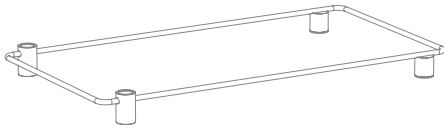

P. 20

CUTTING BOARD
L19" W8" H0.7"
L49cm W20cm H2cm
fits Border

MG SSCMBM 0201

P. 18

CHEESE TRAY
L19" W12" H7"
L49cm W30cm H17cm
fits Border

MG SSCMBM 0501

ADD-ONS

BORDER

L31.5" W17" H2"
L80cm W44cm H5cm
fits service cart

Brushed Stainless Steel

Brushed Brass

MG SSCMSS 0401

MG SSCMBR 0101

P. 26

LEATHER TOWEL HANGER

fits Border