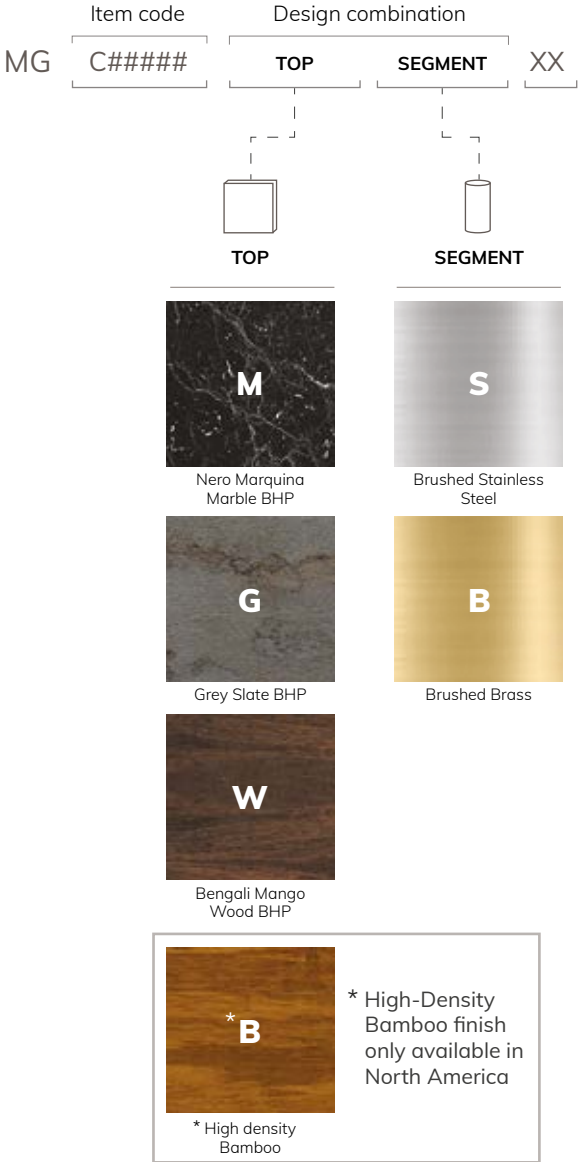

mogogo
BUFFET SOLUTIONS

2020/2021

Rollin
SERVICE CARTS

DISTRIBUTED BY:

steelite
INTERNATIONAL

MATERIAL GUIDE

Customize your Roll'n Service Carts by choosing from the different colors and finishes available. Simply choose your preferred design combination by inserting the corresponding letter to its designated space as demonstrated below.

MATERIALS

Joining our Bamboo **(1)*** collection is our new innovative BHP material. BHP is a newly composed material that arrived after two years of intense R&D. It merges layers of High-Pressure Laminate with a Vertical Bamboo core (Mogogo's expertise) creating a lighter yet durable panel that offers new textures and colors. This new material combines the advantages of both bamboo and HPL, perfect for the ever-changing needs of the hospitality industry. Available in a variety of finishes that resemble natural materials such as Nero Marquina Marble, Bengali Mango Wood, and Grey Slate **(2-4)**, making it easy to match with any event and decor.