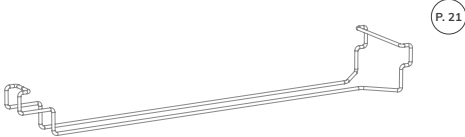

LEATHER TOWEL HANGER

fits Border

MG SSCMSL 0101

MG SSCMSL 0201

P. 21

WINE GLASS HOLDER

L21" W4" H2"
L53cm W11cm H5.5cm
Holds up to 6 wine glasses

MG SSCMSS 0501

-/-

P. 18

ICE / CHAMPAGNE BUCKET

Ø6" H6"
Ø15.5cm H15.5cm
fits Border

MG SSCMSS 0601

-/-