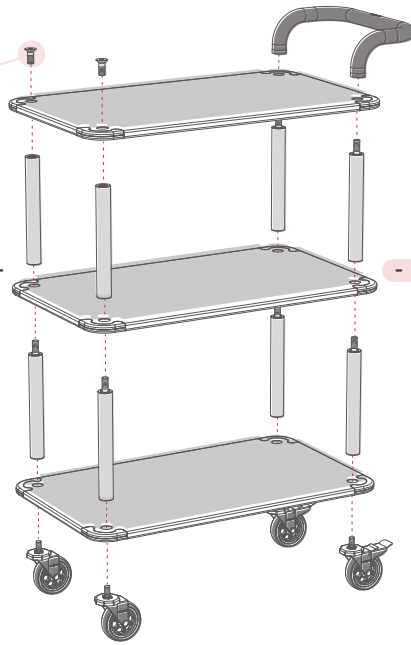

FLAT PACK PACKAGING

+CUSTOMIZE WITH ADD-ONS

BORDER

CHEESE TRAY

CHAMPAGNE BUCKET

LEATHER TOWEL HANGER

QUICK COVER

FAST AND EASY ASSEMBLY