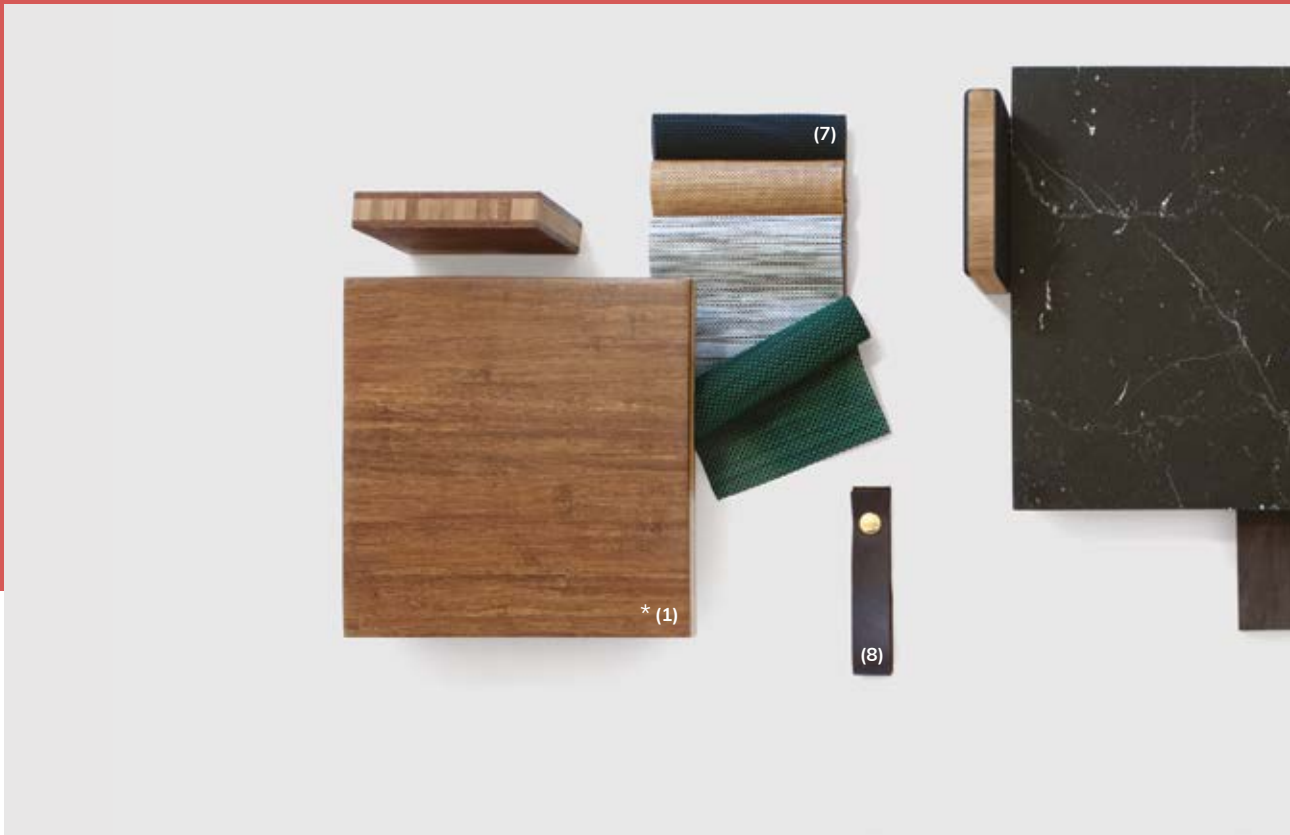

SUSTAINABLE

ADD ONS

FRESH LOCAL
MARKET
PRODUCE

ABOUT ROLL'N COLLECTION

Tableside Service is considered an exquisite service in the hospitality industry. A smaller unit on wheels with a sleek design is the ideal serving sidekick for your staff in any dining environment. Just like everything designed by Mogogo, the Roll'n Service Cart collection starts with a core element. It's an elegant and functional cart with high-density BHP panels, heavy-duty casters, and a slick leather covered handle for easier and more comfortable navigation. From there, Mogogo's designers developed a series of add-ons that can easily transform your service cart into a cheese serving cart, cocktail cart, and much more.

MATERIALS

Joining our Bamboo **(1)*** collection is our new innovative BHP material. BHP is a newly composed material that arrived after two years of intense R&D. It merges layers of High-Pressure Laminate with a Vertical Bamboo core (Mogogo's expertise) creating a lighter yet durable panel that offers new textures and colors. This new material combines the advantages of both bamboo and HPL, perfect for the ever-changing needs of the hospitality industry. Available in a variety of finishes that resemble natural materials such as Nero Marquina Marble, Bengali Mango Wood, and Grey Slate **(2-4)**, making it easy to match with any event and decor.