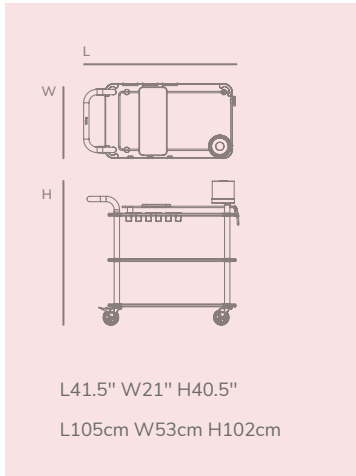

(shown with optional Charcoal-Black quick covers)
The original Roll'n Service Cart customized with a border, leather towel hanger, wood cutting board, wine glass holders, and an ice bucket.

MG CRNX03 MSXX

High-Density Bamboo finish only available in North America