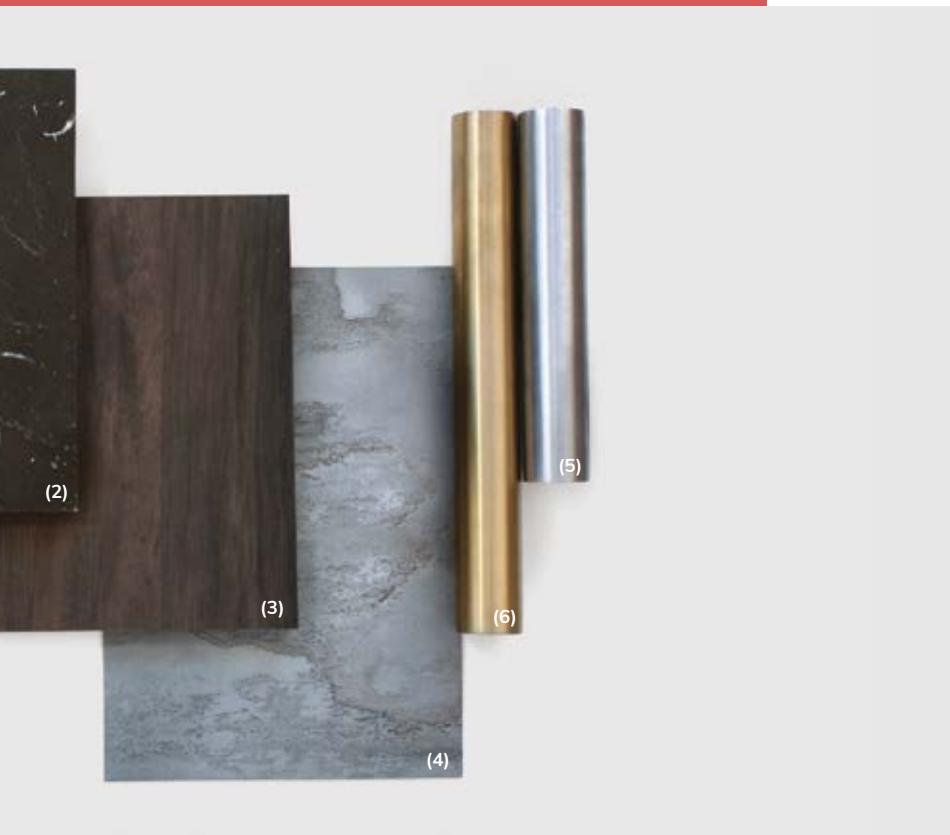

SUSTAINABLE

ADD ONS

FRESH LOCAL
MARKET
PRODUCE

ABOUT ROLL'N COLLECTION

Tableside Service is considered an exquisite service in the hospitality industry. A smaller unit on wheels with a sleek design is the ideal serving sidekick for your staff in any dining environment. Just like everything designed by Mogogo, the Roll'n Service Cart collection starts with a core element. It's an elegant and functional cart with high-density BHP panels, heavy-duty casters, and a slick leather covered handle for easier and more comfortable navigation. From there, Mogogo's designers developed a series of add-ons that can easily transform your service cart into a cheese serving cart, cocktail cart, and much more.

MATERIALS

Joining our Bamboo **(1)*** collection is our new innovative BHP material. BHP is a newly composed material that arrived after two years of intense R&D. It merges layers of High-Pressure Laminate with a Vertical Bamboo core (Mogogo's expertise) creating a lighter yet durable panel that offers new textures and colors. This new material combines the advantages of both bamboo and HPL, perfect for the ever-changing needs of the hospitality industry. Available in a variety of finishes that resemble natural materials such as Nero Marquina Marble, Bengali Mango Wood, and Grey Slate **(2-4)**, making it easy to match with any event and decor.