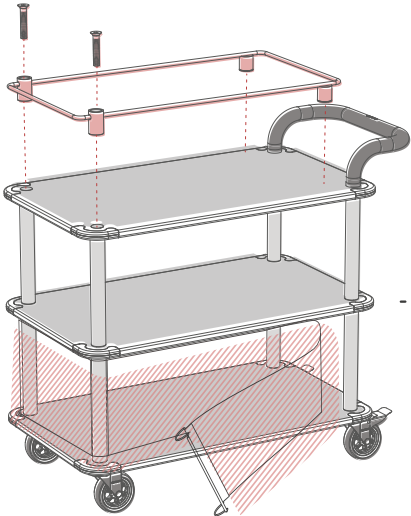

+CUSTOMIZE WITH ADD-ONS