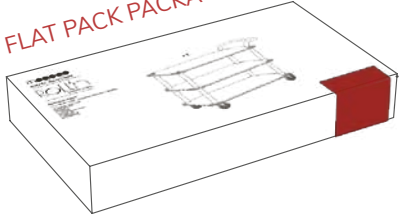

HOW IT WORKS

Delivered to you in flat packaging with all the needed parts, Roll'n Service Cart is specially designed for easy and fast assembly.

With a multi-purpose cart in mind, Mogogo's Service Cart was developed alongside a series of add-ons which can easily transform your standard service cart into a cheese serving cart, wine cart, cocktail cart, and more for any tableside service occasion. Add or remove Mogogo's add-ons, such as a cutting board, top rail border, wine glass holder, or ice and champagne bucket depending on your specific food service delivery need.

Functionality is key when it comes to the daily challenges of Food & Beverage professionals. For this specific reason, Mogogo's quick-covers are essential to quickly conceal the two lower layers for dishes or additional items you would like to hide from your guests in the most elegant way.

FLAT PACK PACKAGING