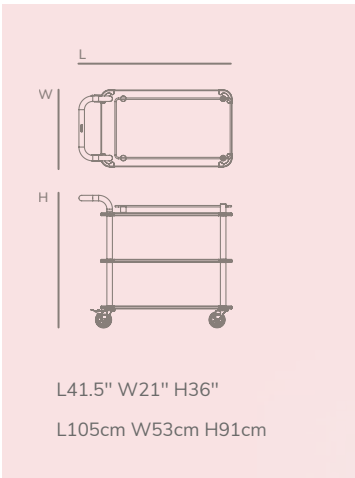

(shown with optional Jungle-Green quick covers)

The original Roll'n Service Cart customized with a border on the top level.

MG CRNX02 WBXX