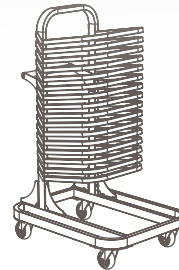

MG CPPS01 GSXX

TRANSFER & STORAGE CARTS

Mogogo's utility carts are designed for your convenience and mobility and are an integral part of the PoLo system as they make storing and assembling the tables easy. Whether it is to pull out the tabletops, to push them through the halls, or get in and out of elevators; they make the behind the scenes of your time-sensitive events easier and give you an extra push on productivity.

**SEGMENTS AND ADD-ONS
TRANSFER AND STORAGE CART**
L55.5" W31" H50"
L141cm W79cm H127.5cm
holds segments and cross bases for 15 PoLo tables

MG CUUX01 XXXX

**ROUND / SQUARE TOP
TRANSFER AND STORAGE CART**
L40" W31" H61"
L101cm W79cm H155cm
holds up to 16 PoLo round/square tops