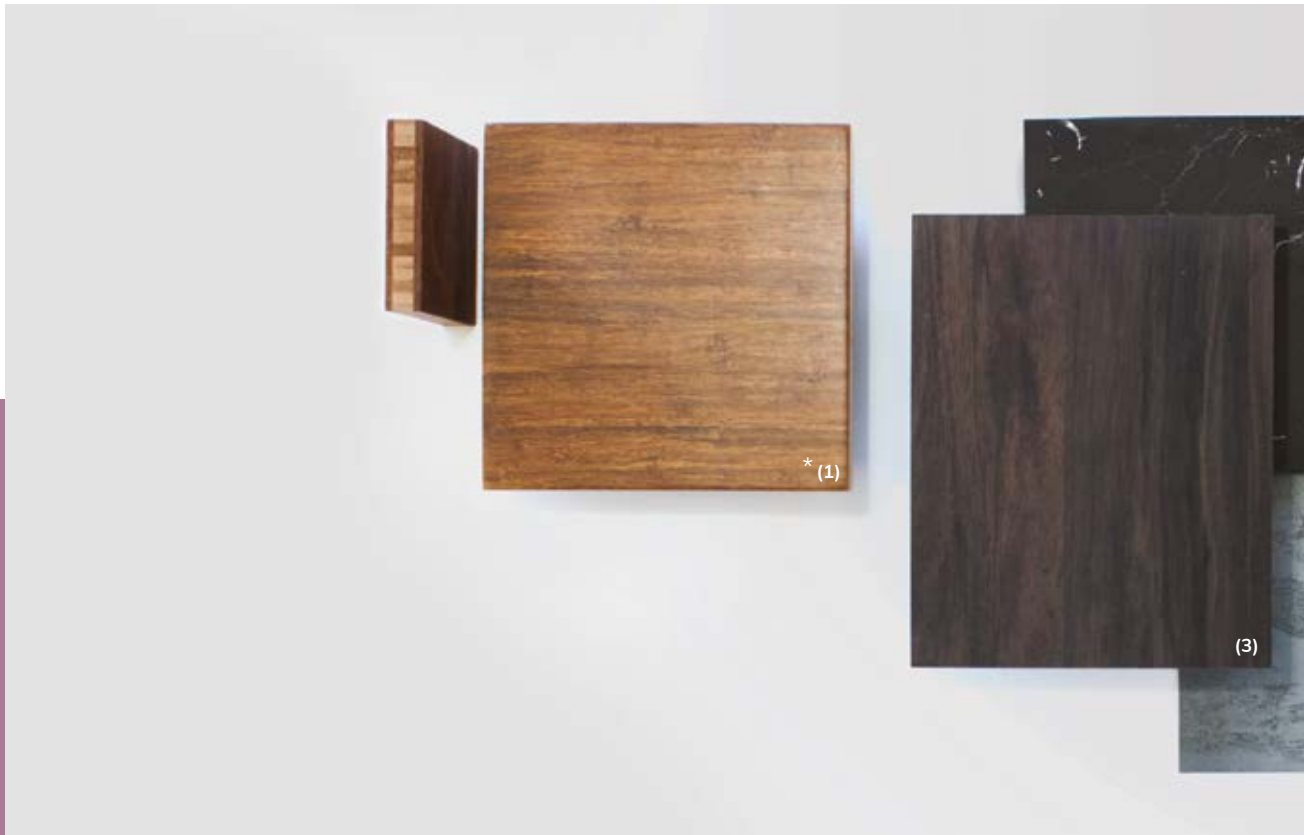

ABOUT POLO COLLECTION

Mogogo's PoLo Tables are lightweight and extremely versatile, designed using our unique Modular System.

Available in Round, Square, or Oval Tabletop shapes, they offer a wide variety of combinations.

This approach allows for the same coffee table to be effortlessly transformed into a bistro or bar table and then into a champagne or dessert station in no time. It provides you with flexibility while also retaining simplicity and style.