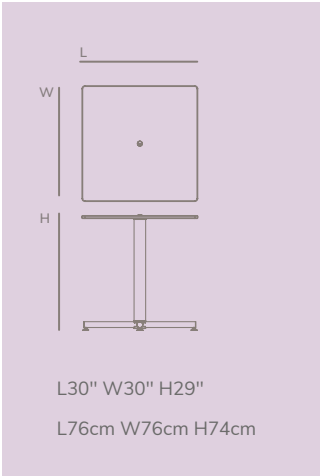

SQUARE BISTRO TABLE

Square dining table, the perfect size that fits any venue or display.

MG CPRS01 WBXX