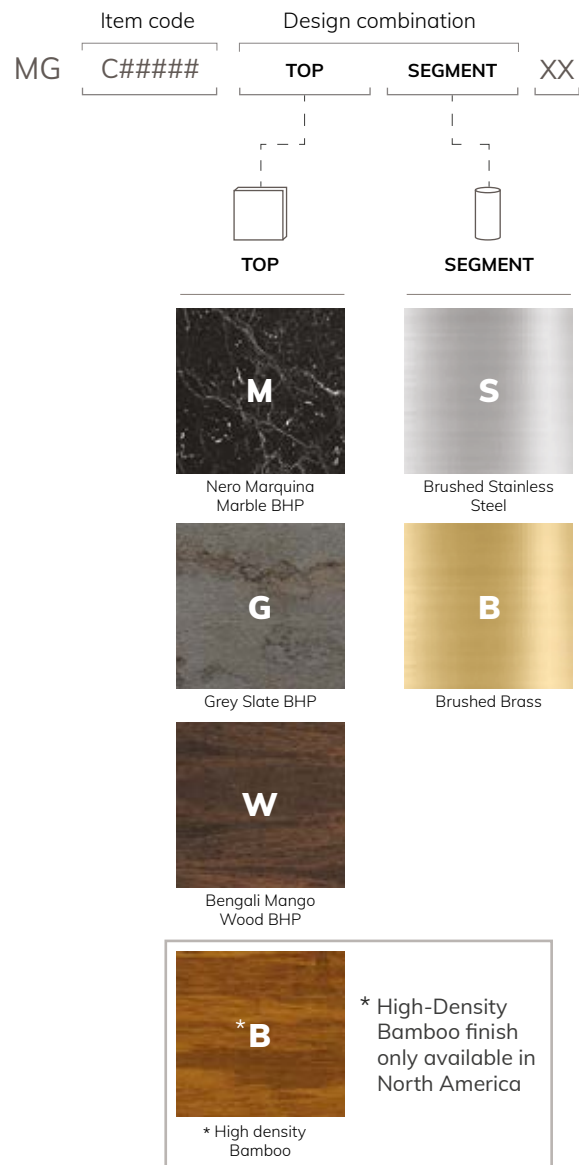

mogogo
BUFFET SOLUTIONS

2020/2021

POLO
TABLES

DISTRIBUTED BY:

MATERIAL GUIDE

Customize your PoLo Tables by choosing from the different colors and finishes available. Simply choose your preferred design combination by inserting the corresponding letter to its designated space as demonstrated below.

EXAMPLE:

MG CPBR01 MSXX =

SQUARE BISTRO TABLE MG CPRS01 WSXX \ \ ROUND BISTRO TABLE MG CPBR01 MSXX

INDEX

- 4 About Mogogo
- 8 About PoLo Collection
- 9 Materials
- 10 How It Works
- 12 Color Combinations
- 14 Coffee Tables
- 18 Bistro Tables
- 22 Bar Tables
- 26 Day & Night
- 28 Display Tables
- 33 Transfer & Storage Carts
- 34 System Breakdown

MODULAR

MOBILE

SUSTAINABLE

ADD ONS

A simple, modern table with a light-colored top and a silver metal frame, partially visible on the left side of the image.

A small, square table with a light-colored top and a silver metal frame, holding two small, dark bottles.