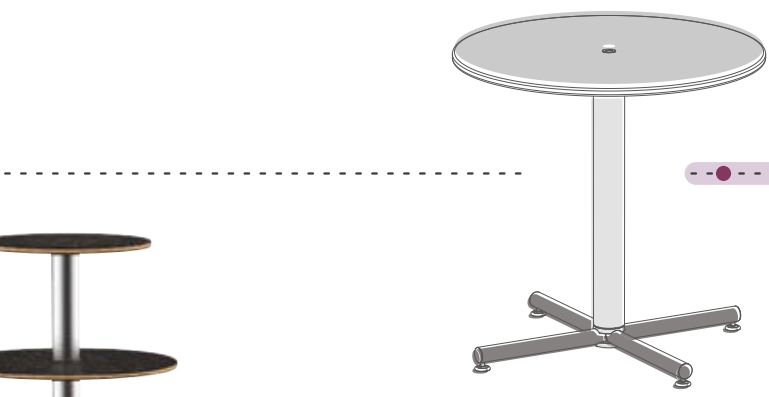

ROUND BISTRO TABLE