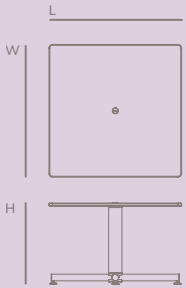

Combined with other available heights and tabletop shape options, you can create interesting visual variations in elevations to further add to your stylish display.

Ø 30" H18"

Ø76cm H46cm

ROUND COFFEE TABLE

Beautiful round coffee table for any small and intimate setup.

MG CPFR01 BSXX

L30" W30" H18"

L76cm W76cm H46cm

SQUARE COFFEE TABLE

An elegant and stylish squared coffee table that will fit perfectly in any setup.

MG CPFS01 MBXX

OVAL COFFEE TABLE

Ideal oval shaped top that is bigger in size, making it perfect for a lounge or food display.

MG CPFV01 GSXX

SQUARE BISTRO TABLE MG CPRS01 WBXX

BISTRO TABLES

The 30" (76 cm) table is the most common height and diameter utilized for dining tables in the hospitality industry. Available in both round and square tabletop shapes, the Mogogo PoLo Tables unique modular system allows to be transformed into a highboy or three-tier dessert station in just a few steps.