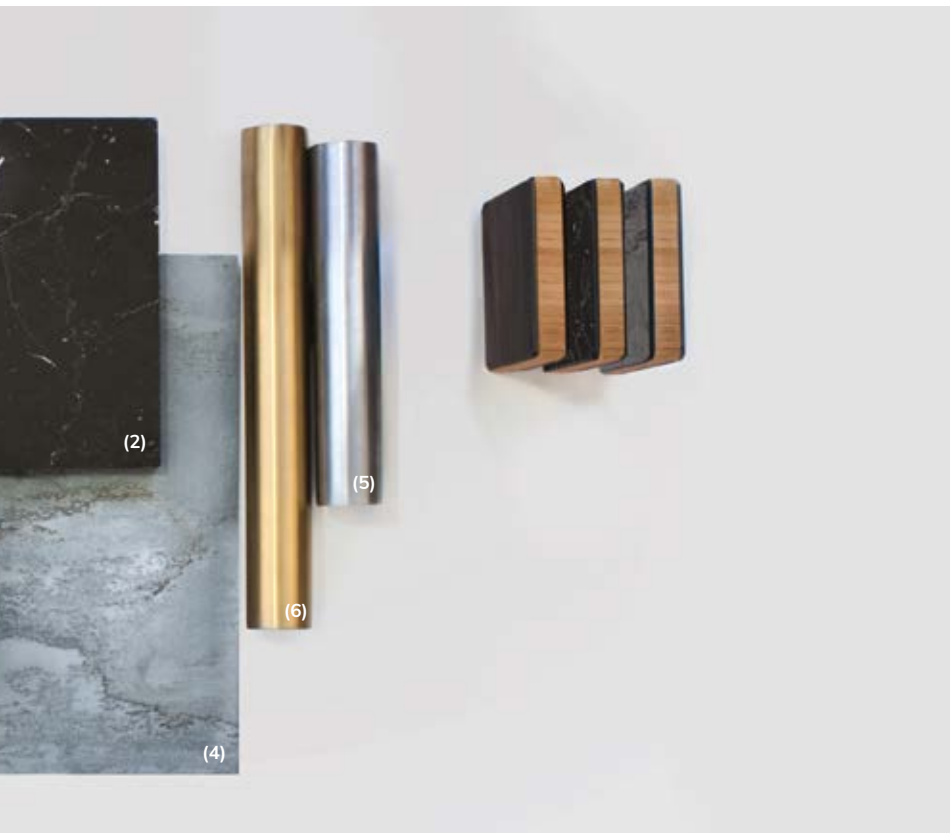

A round table with a black top and a silver metal frame, holding two tall, slender, purple glass bottles.

ABOUT POLO COLLECTION

Mogogo's PoLo Tables are lightweight and extremely versatile, designed using our unique Modular System.

Available in Round, Square, or Oval Tabletop shapes, they offer a wide variety of combinations.

This approach allows for the same coffee table to be effortlessly transformed into a bistro or bar table and then into a champagne or dessert station in no time. It provides you with flexibility while also retaining simplicity and style.

MATERIALS

Joining our Bamboo **(1)*** collection is our new innovative BHP material. BHP is a newly composed material that arrived after two years of intense R&D. It merges layers of High-Pressure Laminate with a Vertical Bamboo core (Mogogo's expertise) creating a lighter yet durable panel that offers new textures and colors. This new material combines the advantages of both bamboo and HPL, perfect for the ever-changing needs of the hospitality industry. Available in a variety of finishes that resemble natural materials such as Nero Marquina Marble, Bengali Mango Wood, and Grey Slate, **(2-4)**, making it easy to match with any event and decor.