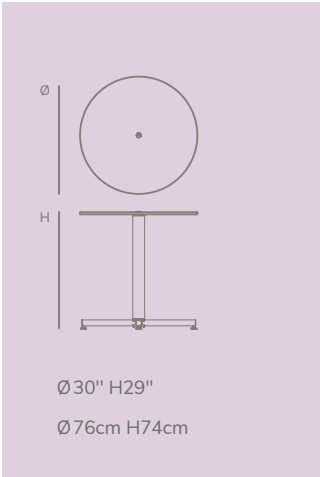

ROUND BISTRO TABLE

Ultimate round top dining table for any hospitality setting, with perfect height making it accessible.

MG CPRR01 GSXX