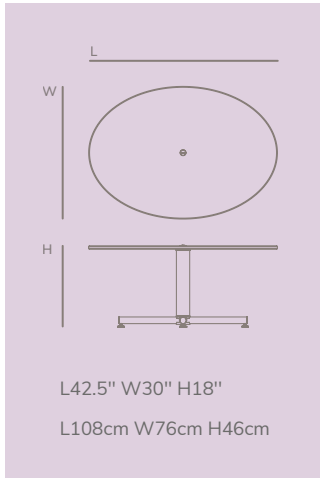

Combined with other available heights and tabletop shape options, you can create interesting visual variations in elevations to further add to your stylish display.

Ø 30" H18"

Ø76cm H46cm

ROUND COFFEE TABLE

Beautiful round coffee table for any small and intimate setup.

MG CPFR01 BSXX

L30" W30" H18"

L76cm W76cm H46cm

SQUARE COFFEE TABLE

An elegant and stylish squared coffee table that will fit perfectly in any setup.

MG CPFS01 MBXX

OVAL COFFEE TABLE

Ideal oval shaped top that is bigger in size, making it perfect for a lounge or food display.

MG CPFV01 GSXX

SQUARE BISTRO TABLE MG CPRS01 WBXX

BISTRO TABLES

The 30" (76 cm) table is the most common height and diameter utilized for dining tables in the hospitality industry. Available in both round and square tabletop shapes, the Mogogo PoLo Tables unique modular system allows to be transformed into a highboy or three-tier dessert station in just a few steps.