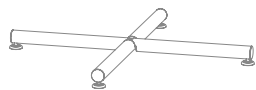

CROSS BASE
30" | 76cm

MG SPOLSS 0301 MG SPOLBR 0301

MG SLEGSS 0101 MG SLEGBR 0301

MG SPOLSS 0101 MG SPOLBR 0101

MG SPOLSS 0201 MG SPOLBR 0201