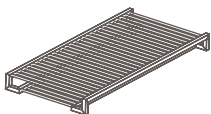

MG CPPS01 GSXX

TRANSFER & STORAGE CARTS

Mogogo's utility carts are designed for your convenience and mobility and are an integral part of the PoLo system as they make storing and assembling the tables easy. Whether it is to pull out the tabletops, to push them through the halls, or get in and out of elevators; they make the behind the scenes of your time-sensitive events easier and give you an extra push on productivity.

**SEGMENTS AND ADD-ONS
TRANSFER AND STORAGE CART**
L55.5" W31" H50"
L141cm W79cm H127.5cm
holds segments and cross bases for 15 PoLo tables

MG CUUX01 XXXX

**ROUND / SQUARE TOP
TRANSFER AND STORAGE CART**
L40" W31" H61"
L101cm W79cm H155cm
holds up to 16 PoLo round/square tops

MG CUUX04 XXXX

UTILITY CART ADD-ON

**ROUND / SQUARE TOP CART ADD-ON
SMALL SHELF STORAGE**
L37" W17.5" H3"
L94cm W44cm H7.5cm
Holds a minimum of 16 PoLo round/square shelves
MG SADDPS 0201

SYSTEM BREAKDOWN