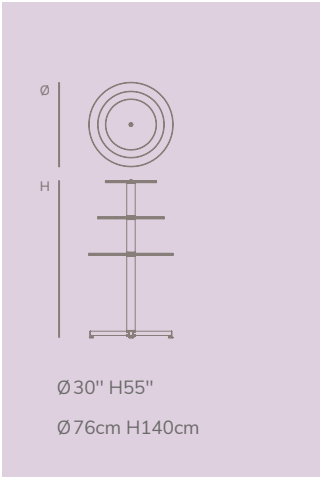

ROUND DISPLAY TABLE

Graceful round display table with two shelves that adds a special touch to all your food and beverages.

MG CPPR01 MBXX