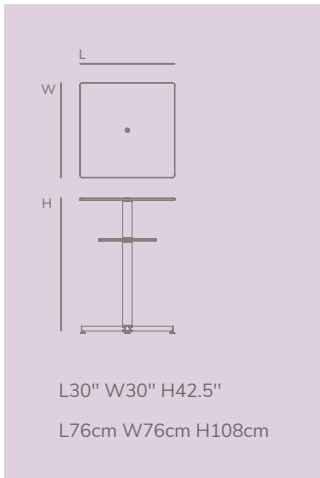

Ø 30" H42"

Ø76cm H106cm

ROUND BAR TABLE

Easily portable round top that completes any fancy cocktail party.

MG CPBR01 WSXX

L30" W30" H42"

L76cm W76cm H106cm

SQUARE BAR TABLE

Square bar table that looks fantastic in every social gathering.

MG CPBS01 GSXX

ROUND BAR TABLE + SHELF

Perfect round bar table with added lower shelf for modularity and style.

MG CPBR02 MBXX

SQUARE BAR TABLE + SHELF