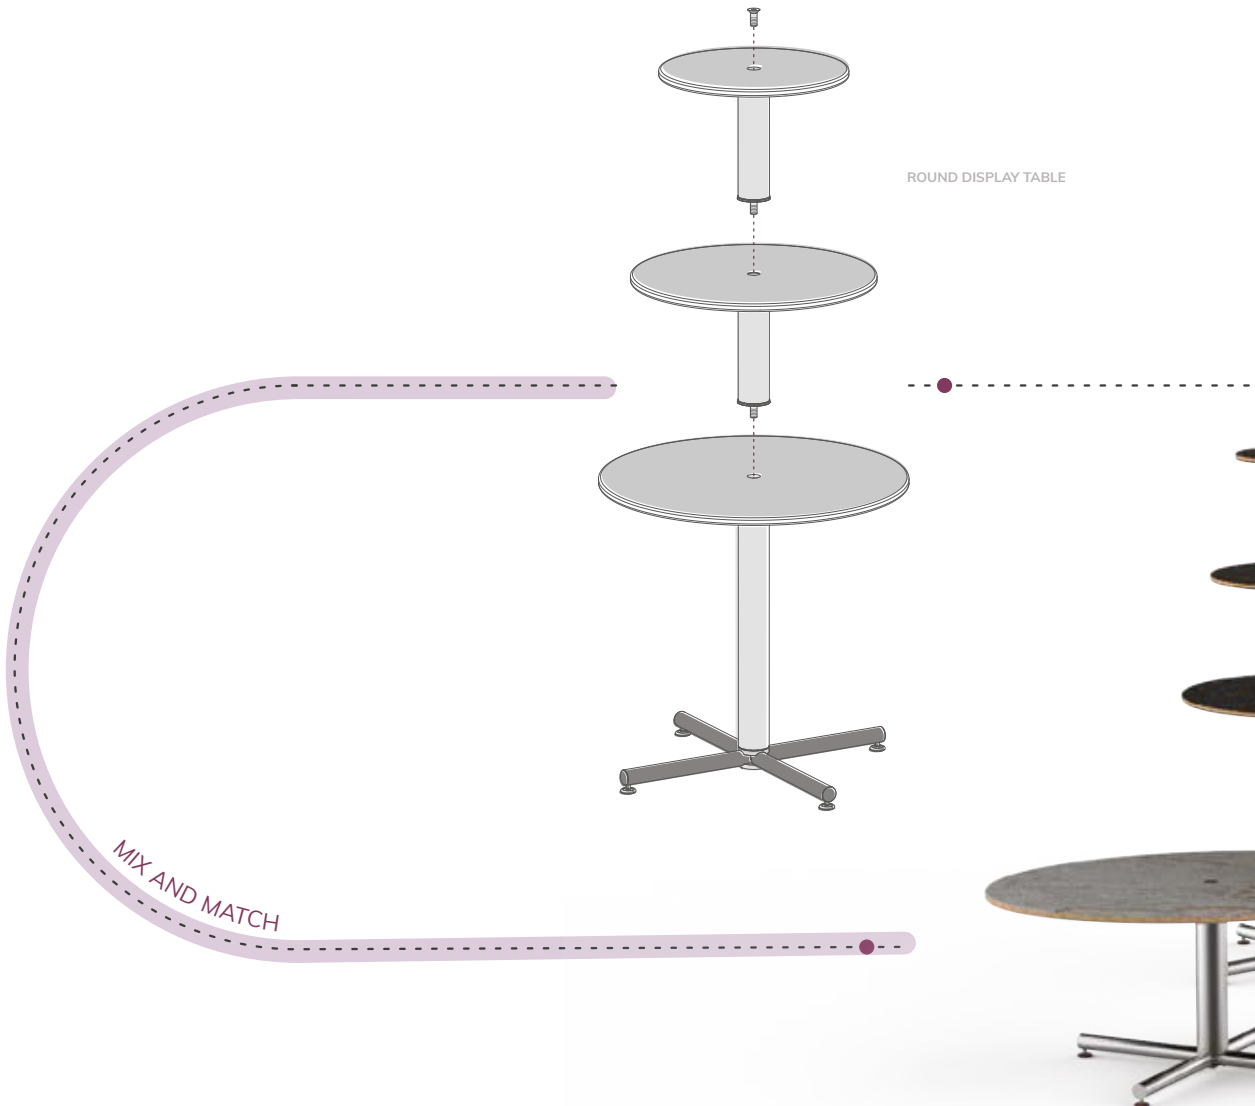

HOW IT WORKS

Mogogo's PoLo Tables' industrial design is based on the Modular System. Delivered to you in flat packaging, it is easy and fast to assemble and disassemble. Composed of the same individual components (tabletops, leg segments, and mid-part segments) it gives you the flexibility to transform the same coffee table into a bistro table, a bar table, or a display table.

PoLo's cross base and adjustable legs give it stability and the flexibility to adapt your table to any terrain. The clean one pole design makes this table blend easily into any design scheme and event space.

Highly versatile while offering durability and functionality, PoLo Tables enable you to use your creativity. Play with heights, tabletop shapes (round, square, or oval), different finishes, and add shelving layers as needed for additional display.