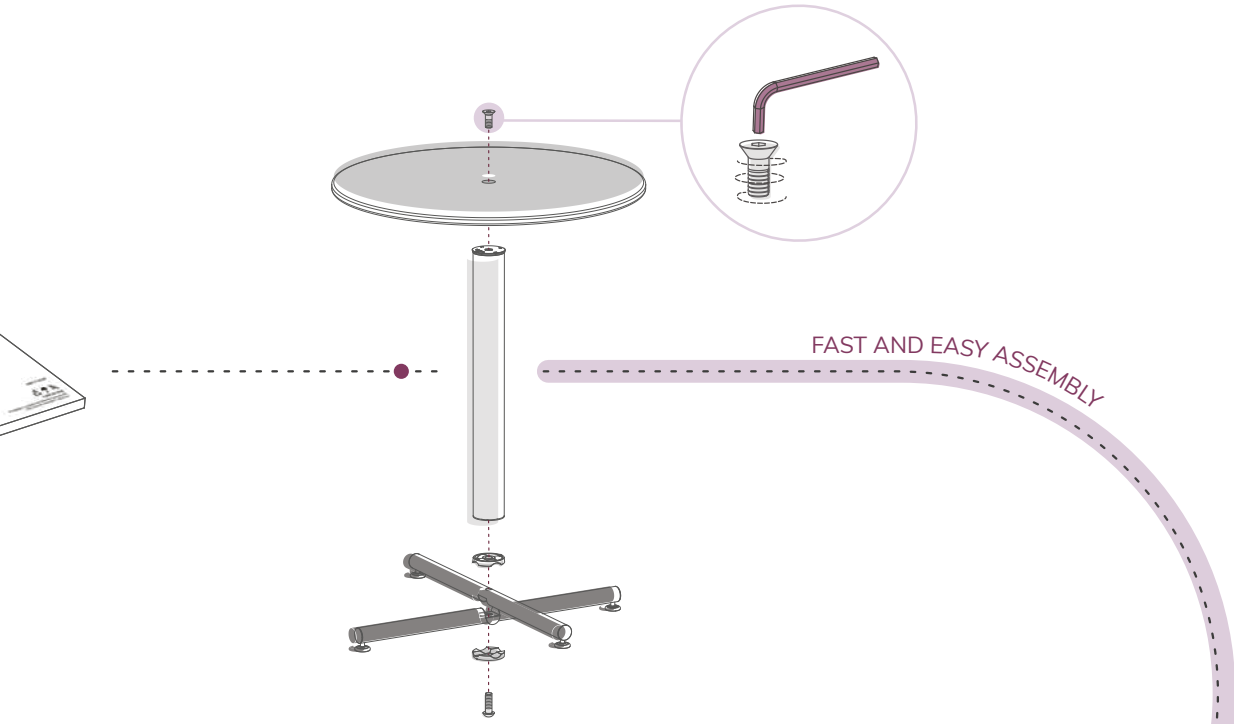

ADAPTS TO ANY OCCASION.