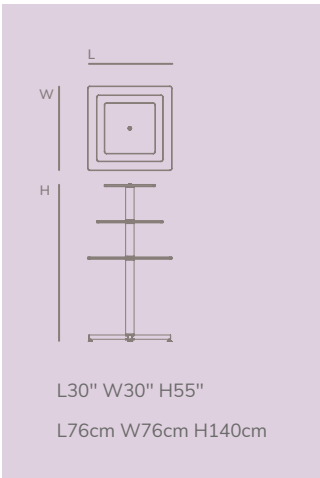

SQUARE DISPLAY TABLE

Classic yet fashionable square display table with two shelves that complete any display beautifully.

MG CPPS01 GSXX