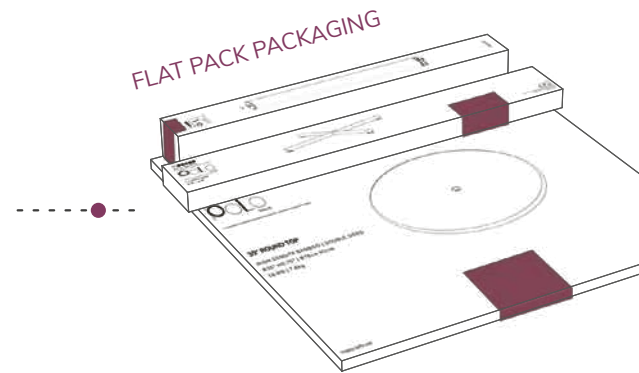

HOW IT WORKS

Mogogo's PoLo Tables' industrial design is based on the Modular System. Delivered to you in flat packaging, it is easy and fast to assemble and disassemble. Composed of the same individual components (tabletops, leg segments, and mid-part segments) it gives you the flexibility to transform the same coffee table into a bistro table, a bar table, or a display table.

PoLo's cross base and adjustable legs give it stability and the flexibility to adapt your table to any terrain. The clean one pole design makes this table blend easily into any design scheme and event space.

Highly versatile while offering durability and functionality, PoLo Tables enable you to use your creativity. Play with heights, tabletop shapes (round, square, or oval), different finishes, and add shelving layers as needed for additional display.