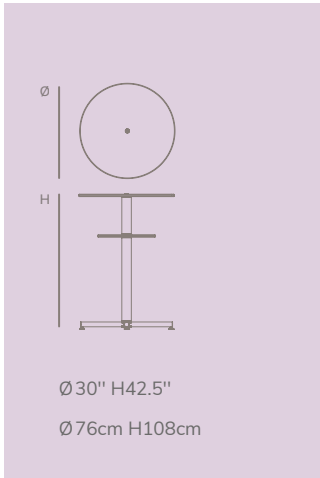

ROUND BAR TABLE + SHELF

Perfect round bar table with added lower shelf for modularity and style.

MG CPBR02 MBXX