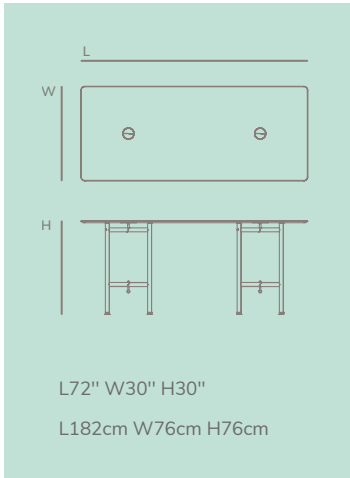

H30" RECTANGLE TABLE

CliX H30" | 76cm Base with a Rectangle BHP top.
Showcase delicious food on a larger and elegant CliX Table.

MG CCG01 WSXX