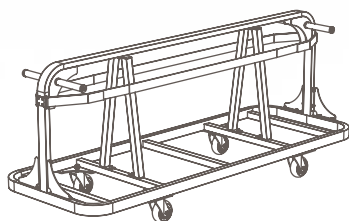

TRANSFER & STORAGE CARTS

Mogogo's utility carts are designed for your convenience and mobility and are an integral part of the CliX system as they make storing and assembling the tables easy. Whether it is to pull out the tabletops, to push them through the halls, or get in and out of elevators, they make the behind the scenes of your time-sensitive events easier and give you an extra push on productivity.

**LARGE PLATE
TRANSFER AND STORAGE CART**
L86.5" W31" H36.5"
L220cm W79cm H92.5cm
holds up to 18 CliX rectangle tops

MG CUUX03 XXXX