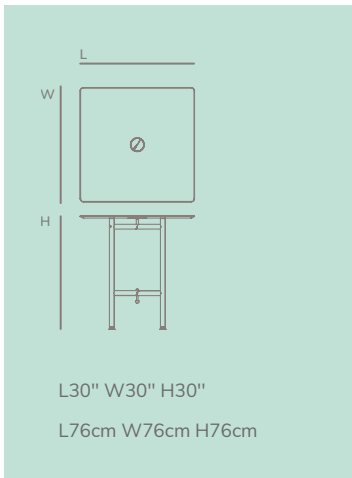

H30" SQUARE TABLE

CliX H30" | 76cm Base with a Square BHP top.
With these CliX tables, put together an events' buffet in just seconds.
MG CCVS01 MSXX