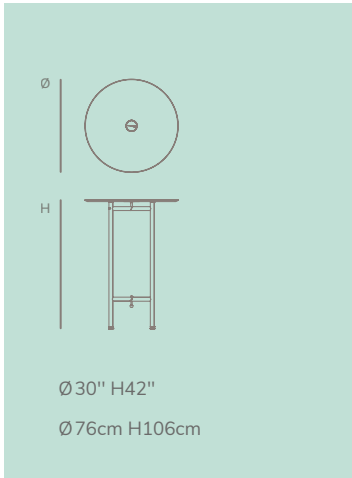

H42" ROUND TABLE

CliX H42" | 106cm Base with a Round BHP top.

Scatter these CliX tables around the venue to present different finger foods and cocktails.

MG CCZR01 GSXX