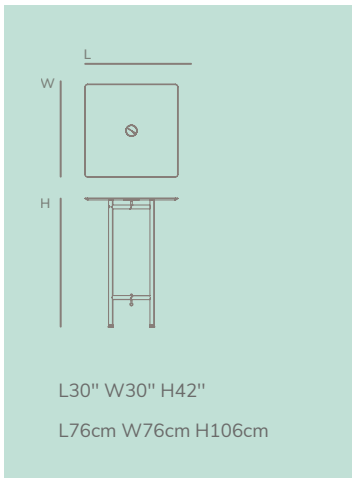

H42" SQUARE TABLE

CliX H42" | 106cm Base with a Square BHP top.

Quickly set the atmosphere of any event with these stunning tables.

MG CCZS01 WSXX