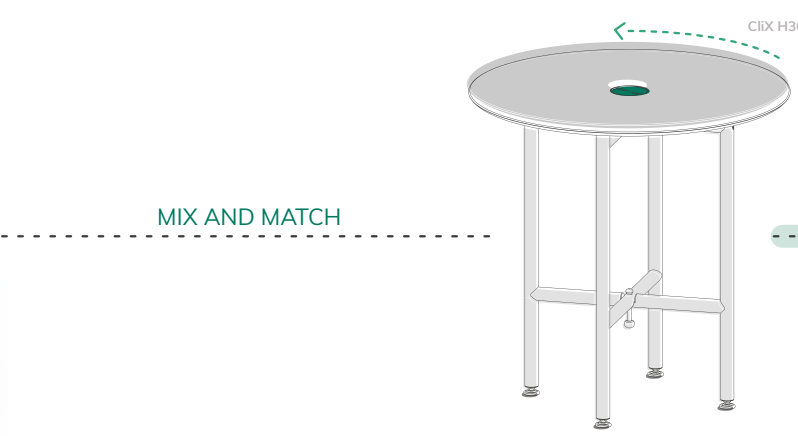

HOW IT WORKS

Our unique patent-pending quick-lock mechanism and universal base, for the CliX Tables collection, makes it easy to store, assemble, and disassemble: one click to attach and one twist to detach. With a multiplicity of tabletop/base combinations to choose from, CliX Tables provide you with an unprecedented array of display options. CliX Collection offers a variability of tabletop shapes and materials, as well as different base heights and finishes giving you the freedom to create an interesting visual landscape.

CliX Tables are an elegant design solution for any F&B operation. When you combine form and function, it just CliX.

10 SECOND ASSEMBLY

MIX AND MATCH

CLIX H30 WITH ROUND TOP

EASY AS 1, 2, CLIX.

MG CCVS01 MSXX (shown with optional bottom shelf)