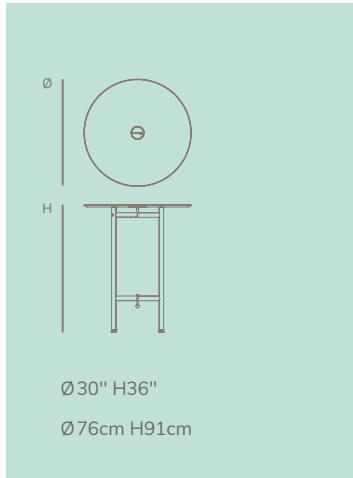

H36" ROUND TABLE

CliX H36" | 91cm Base with a Round BHP top.
Smoothly gather guests around CliX tables at any event.

MG CCYR01 MSXX