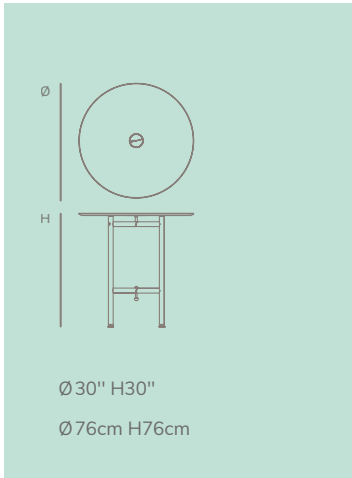

H30" ROUND TABLE

CliX H30" | 76cm Base with a Round BHP top.
Food displays will be at a whole other level with the CliX catering tables.
MG CCVR01 GBXX