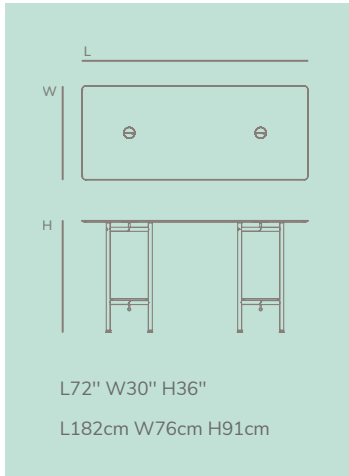

H36" RECTANGLE TABLE

CliX H36" | 91cm Base with a Rectangle BHP top.

This CliX rectangular shape allows for multiple food displays and options.

MG CCYG01 GSXX