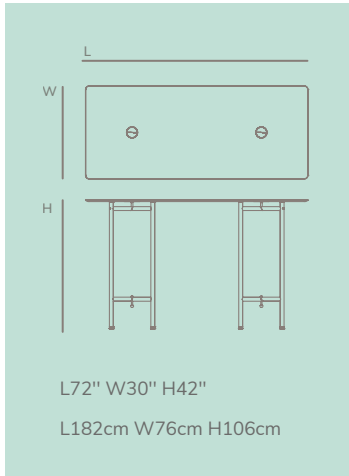

H42" RECTANGLE TABLE

CliX H42" | 106cm Base with a Rectangle BHP top.
The ideal CliX table for larger buffet spreads and food displays.

MG CCZG01 MBXX