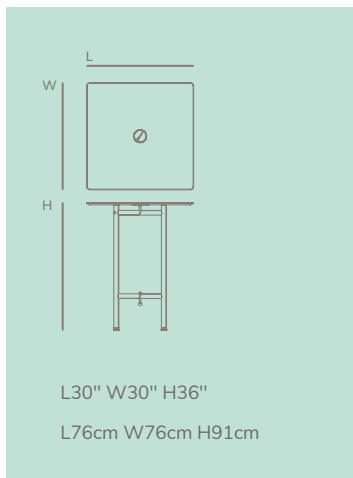

H36" SQUARE TABLE

CliX H36" | 91cm Base with a Square BHP top.
Easily mobile and light, the CliX are perfect for ever-changing events.

MG CCYS01 WBXX