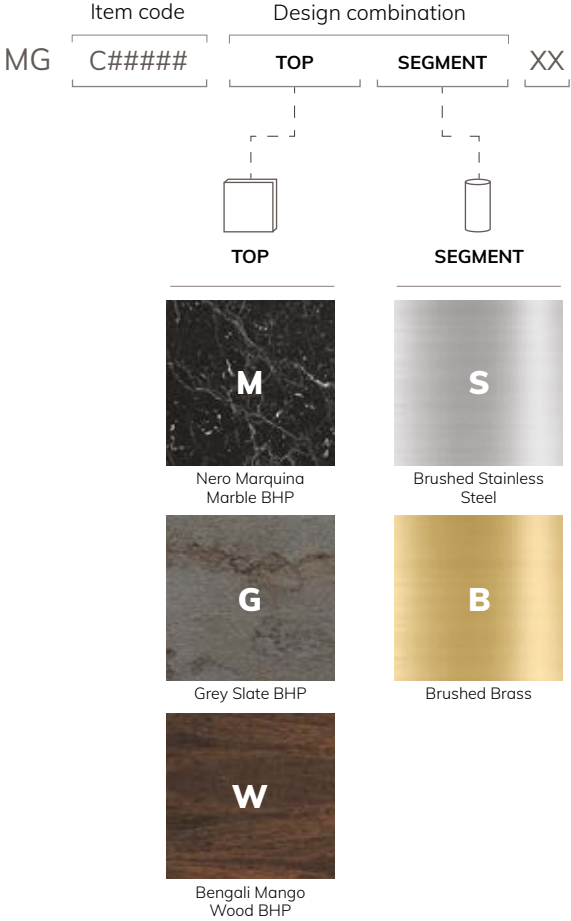

mogogo
BUFFET SOLUTIONS

2020/2021

ciix
TABLES

DISTRIBUTED BY: 

MATERIAL GUIDE

Customize your CliX Tables by choosing from the different colors and finishes available. Simply choose your preferred design combination by inserting the corresponding letter to its designated space as demonstrated below.

H30" ROUND TABLE MG CCVR01 WBXX \ \ MG CCVR01 GBXX

EXAMPLE:
MG CCVR01 WBXX

=

INDEX

4	About Mogogo
8	About CliX Collection
9	Materials
10	How It Works
12	Color Combinations
14	H30" Tables
18	H36" Tables
22	H42" Tables
26	Day & Night
28	Transfer & Storage Carts
30	System Breakdown