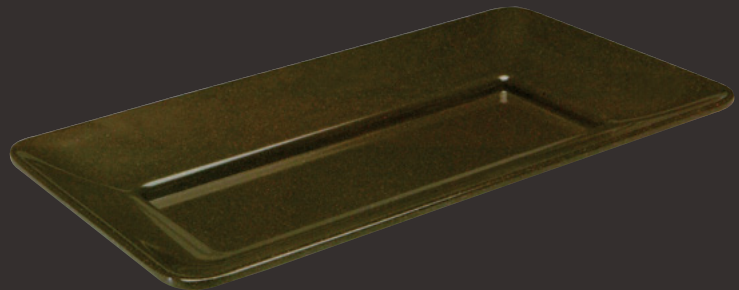

DD055
Rectangular Tray
L 15" W 8" H 1 1/2"