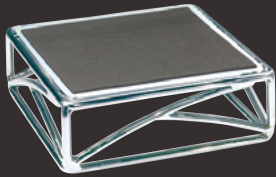

Essentials chrome cube risers bring a chic and contemporary feel to your merchandising display. Complete with chrome plated 3/8" cold rolled steel, these unique pieces can be easily cleaned with a good wipe down. To prevent items from rusting make sure the chrome is completely dry before storing. These include an optional self-adhesive pad to prevent slippage.

7300DD150
Square Cube Pedestals
L W 6" H 2"