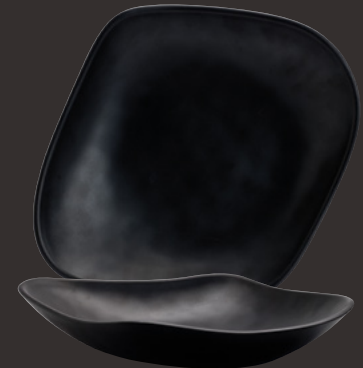

shape and form inspired by nature

Original designs inspired by the sea and sun, the Marisol line is a fresh take on buffet. Organic shapes, rich earthy tones, and the durability of Melamine combine to embody the fluid elegance of nature.

DD009
Sandwich Platter L 27" W 12" H 1/2"

DD008
Square Canape Platter L W 15" H 1/2"

DD006
Fruit Platter L 15 1/2" W 15" H 2"

DD007
Cheese Platter **D 14" H 1/2"**

DD010
Oval Platter **L 15" W 8" H 1 1/4"**

DD011
Rectangular Platter **L 12" W 10" H 1 1/2"**

DD003
Antipasto Serving Bowl
L 19 1/2" W 10" H 2 1/4" (2 3/4 qts)

DD014 Large Salad Bowl **L 18 W 14 H 6 (12 qts)**
DD005 Medium Salad Bowl **L 16" W 13" H 5" (6.8 qts)**