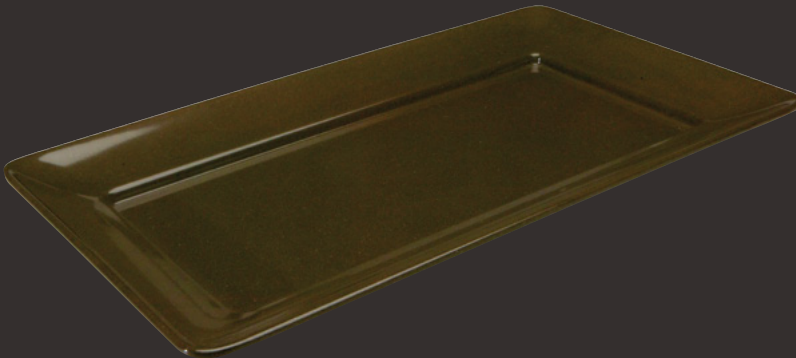

DD053
Oval Salmon Platter
L 21" W 8" H 1 1/2"

DD054
Rectangular Tray
L 12" W 10" H 1 1/2"

DD056
Rectangular Tray
L 21" W 12" H 1 1/2"

DD055
Rectangular Tray
L 15" W 8" H 1 1/2"

DD052
Round Bowl
D 13" H 3 1/4" (5.3 qts)