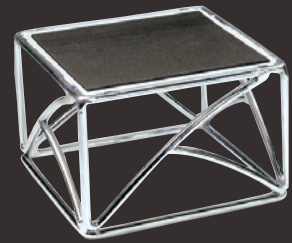

7302DD152
Square Cube Pedestals
L W 6" H 4"

mesa pedestals

The Mesa collection provides a classic, elegant look that is skillfully crafted by a team of experienced blacksmiths. Handcrafted 1/4" cold rolled steel, followed by a powder coating, is used to obtain the signature scroll look.