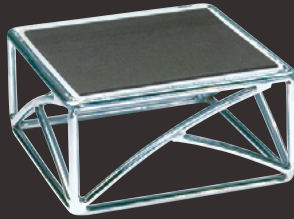

7301DD151
Square Cube Pedestals
L W 6" H 3"