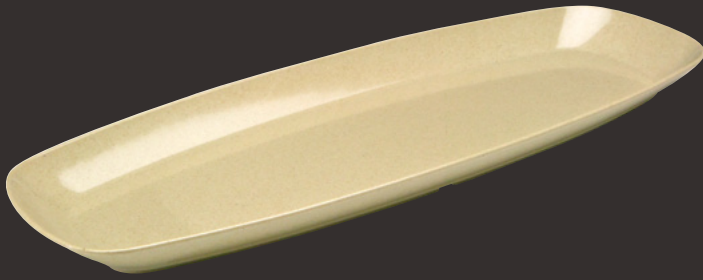

DD053
Oval Salmon Platter
L 21" W 8" H 1 1/2"